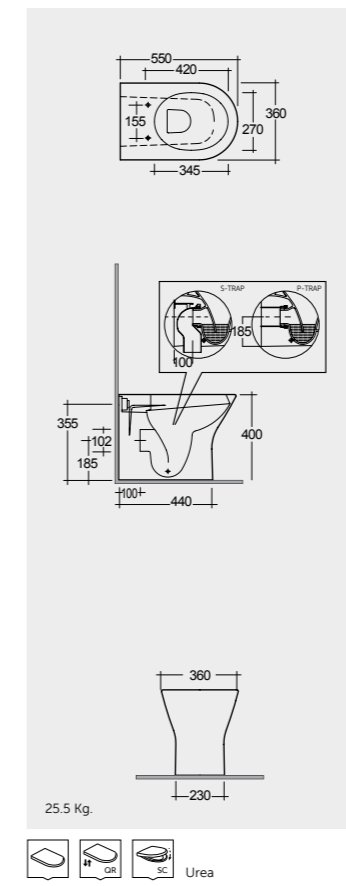

Rimless  
55 CM  
REWC00001

Rimless  
52 CM  
RST23AWHA

Rimless  
52 CM  
REWC00002

Hidden Fixations  
Fissaggio Nascosto

Measurements | Misure

Models | Modelli

55 CM  
REBI00001

52 CM  
RST07AWHA

58 CM

52 CM 52 CM