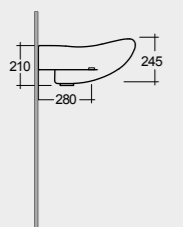

# RAK-BELLA/RAK-BELLA PLUS DISABLED

Models | Modelli

61 CM  
BEWB00001

52 CM  
BEWC00003

SAFETY GRIP 60 CM  
XXWB00004

SUPPORT GRIP  
XXWC00004

Measurements | Misure

15.1 Kg.