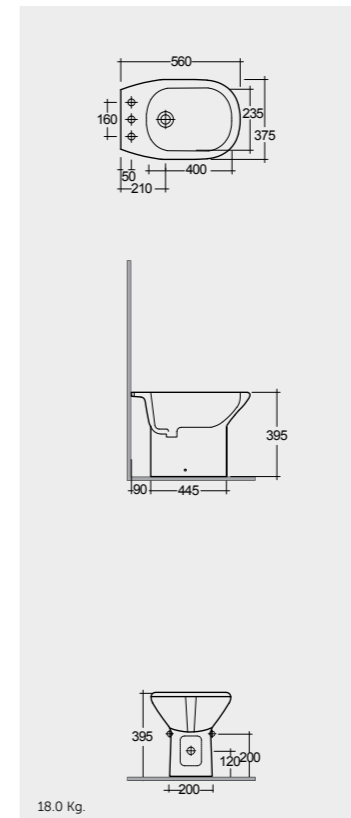

Models | Modelli

56 CM  
ORWC00002

56 CM  
ORB100001

Measurements | Misure

ABS RAK-Jumeirah

   56 CM  56 CM

  66 CM

**RAK-Karla's** short projections and graceful form is an impressive combination offering exclusivity to the bath area without compromising on durability. Its overall appearance transforms even small bathrooms into a comfortable place to unwind.