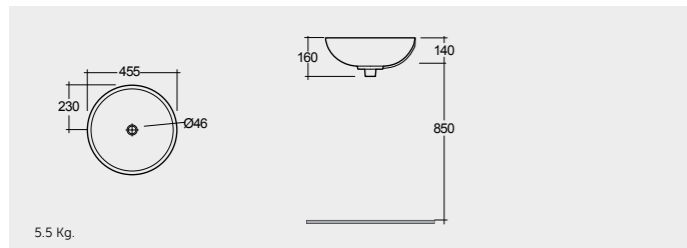

**42 CM**  
MOWB00006

**Round**  
Rotondo

RAK-Harmony/Moon Oval 55 CM

9.3 Kg.

**55 CM**  
MOWB00005

**Oval**  
Ovale

RAK-Diana Bowl 45 CM

5.5 Kg.