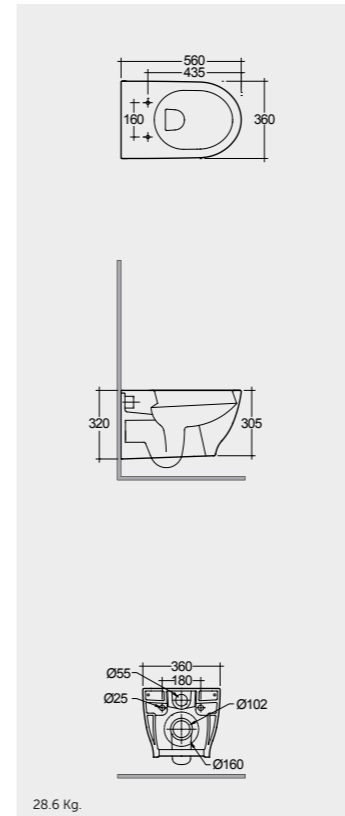

Models | Modelli

Rimless

56 CM  
HAR19AWHA **new novita**

56 CM  
MOWC00002

Hidden Fixations  
Fissaggio Nascosto

Measurements | Misure

Urea Rak-Harmony/Moon

Urea Rak-Harmony/Moon