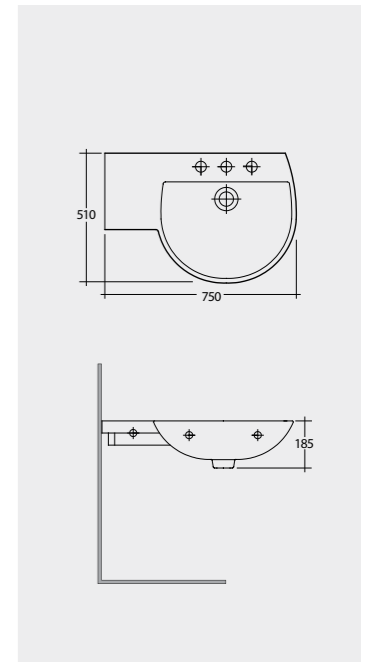

RAK-Reserva wing Right 75 CM

75 CM  
LARS00001

RAK-Gina Left 67 CM

12.0 Kg.

67 CM  
LAGI00002

RAK-Reserva wing Left 75 CM

75 CM  
LARS00002

RAK-Compact 45 CM