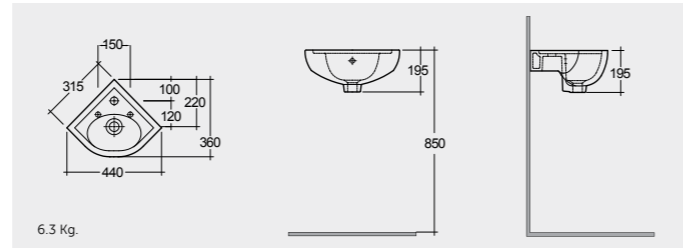

RAK-Compact Corner 44 CM