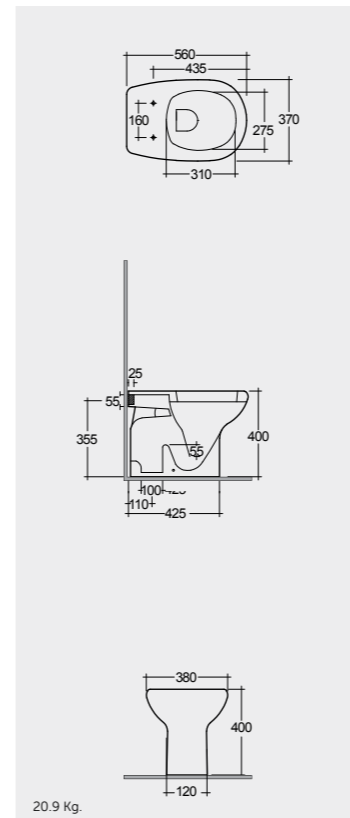

Models | Modelli

56 CM  
ORWC00002

56 CM  
ORB100001

Measurements | Misure

ABS RAK-Jumeirah

   56 CM  56 CM

  66 CM

**RAK-Karla's** short projections and graceful form is an impressive combination offering exclusivity to the bath area without compromising on durability. Its overall appearance transforms even small bathrooms into a comfortable place to unwind.