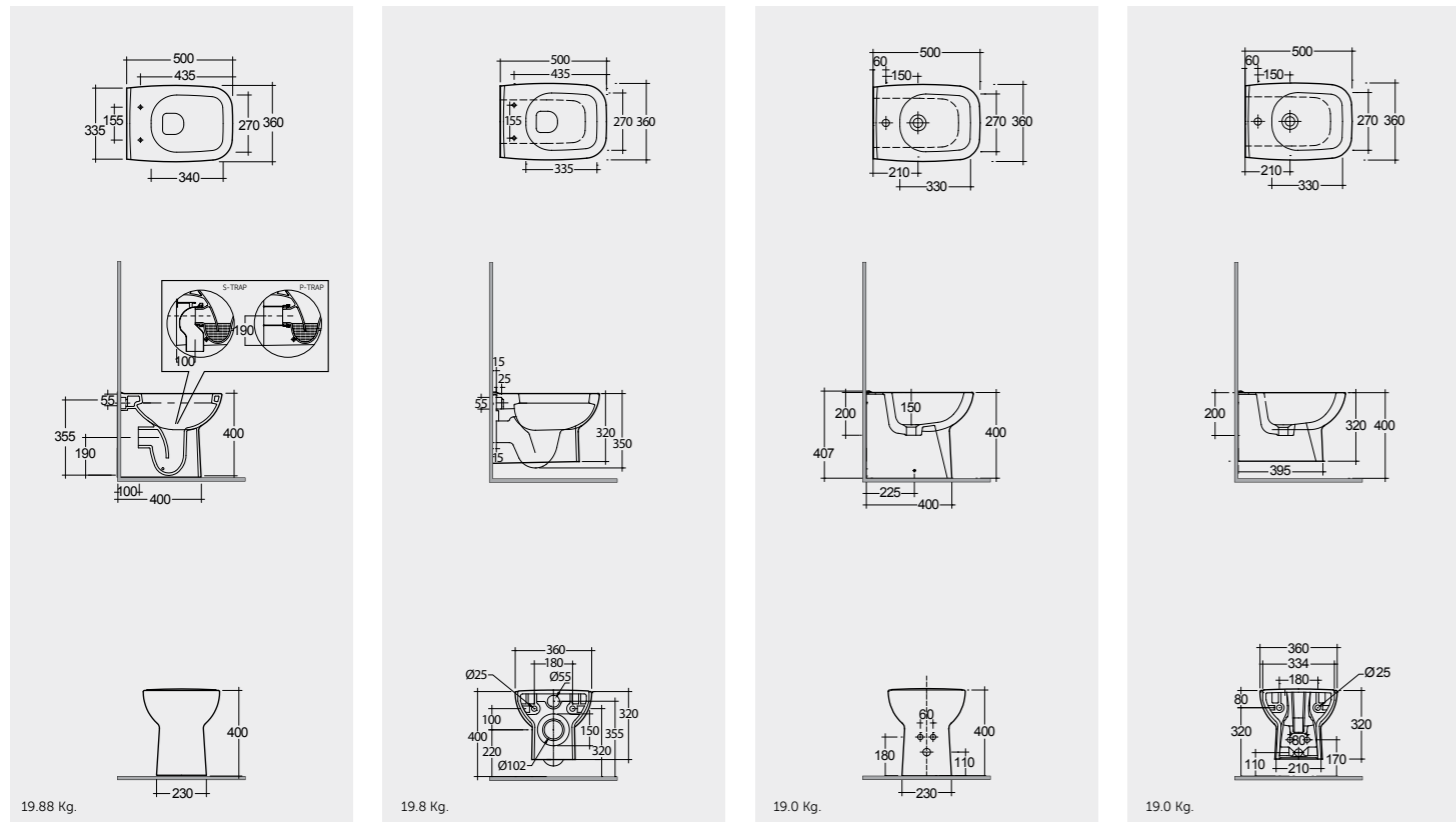

65 CM

Models | Modelli

50 CM  
ORG16AWHA

50 CM  
ORG12AWHA

50 CM  
ORG14AWHA

50 CM  
ORG08AWHA

Measurements | Misure

Rak-Origin P.P.