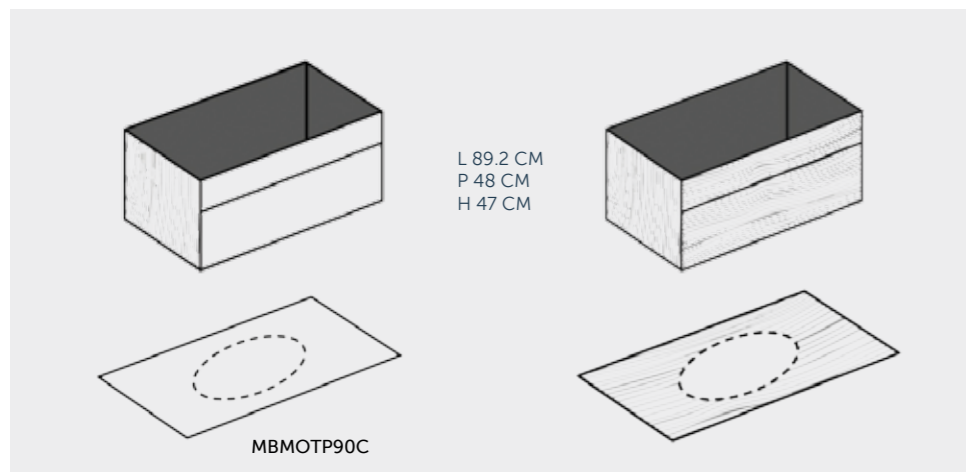

RAK-Moon Top 90 Glass With Holes(White)

Features

- Made of E2 MDF and coated with superior quality furniture lacquer
- Resistant to water and extreme (low/high) temperature
- Fashionable handle made of stainless steel
- Maximum weight capacity 40KG
- Smooth running and soft closing of drawer for up to 100, 000 usages
- Quiet operation of drawers
- Full pull drawers
- 1 year limited warranty against any manufacturing defect

Maintenance

- Wipe crak-Lean with a water dampened soft cloth and a mild non-abrasive soap if necessary
- Wipe dry with a crak-Lean cloth
- Wet marks should always be dried off as possible to stop moisture penetration
- Do not use burnishing powder, steel, hard or sharp tools which can scratch the surface

Caratteristiche

- prodotto in E2 MDF e laccato
- Resistente all'acqua e alle temperature estreme (alte/basse)
- Maniglia di design in acciaio inossidabile
- Portata massima: 40 Kg
- Cassetti a corsa dolce e chiusura ammortizzata fino a 100.000 utilizzi
- Cassetti a funzionamento silenzioso
- Cassetti a estrazione completa
- Garanzia di 1 anno per ogni difetto di fabbricazione

Manutenzione

- Pulire con un panno morbido umido e sapone neutro
- Asciugare con un panno pulito per evitare la penetrazione di umidità
- Non usare polveri abrasive, acciaio o utensili duri o affilati che possano graffiare la superficie

Colours shown here are as close to actual sanitaryware as printing process will allow
I colori mostrati qui sono i più realistici che il processo di stampa consente

All dimensions in mm
Tutte le dimensioni sono in mm