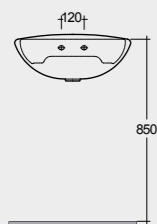

# RAK-BELLA/RAK-BELLA PLUS DISABLED

Models | Modelli

61 CM  
BEWB00001

52 CM  
BEWC00003

SAFETY GRIP 60 CM  
XXWB00004

SUPPORT GRIP  
XXWC00004

Measurements | Misure

15.1 Kg.