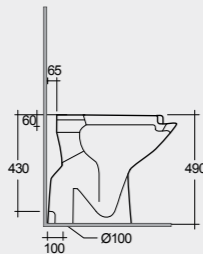

# RAK-BELLA/RAK-BELLA PLUS DISABLED

Models | Modelli

61 CM  
BEWB00001

52 CM  
BEWC00003

SAFETY GRIP 60 CM  
XXWB00004

SUPPORT GRIP  
XXWC00004

Measurements | Misure

15.1 Kg.