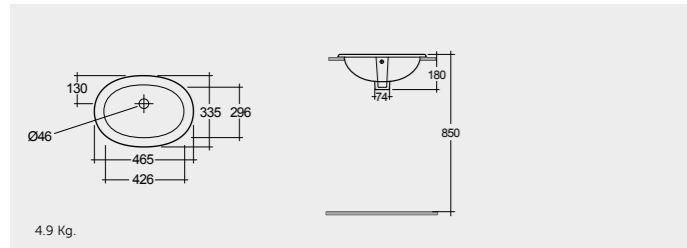

DROP IN
WASH BASINS

RAK-LILY | RAK-CHERRY |
RAK-JESSICA | RAK-CILLA

RAK-Lily 46 CM