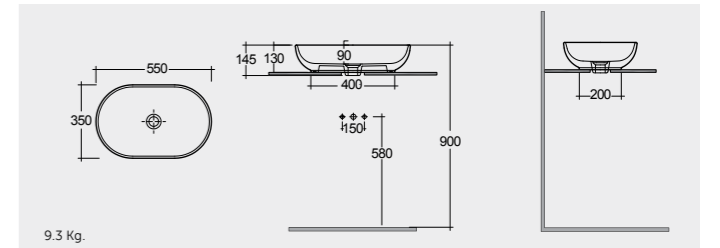

RAK-Harmony/Moon Oval 55 CM

9.3 Kg.

55 CM
MOWB00005

Oval
Ovale