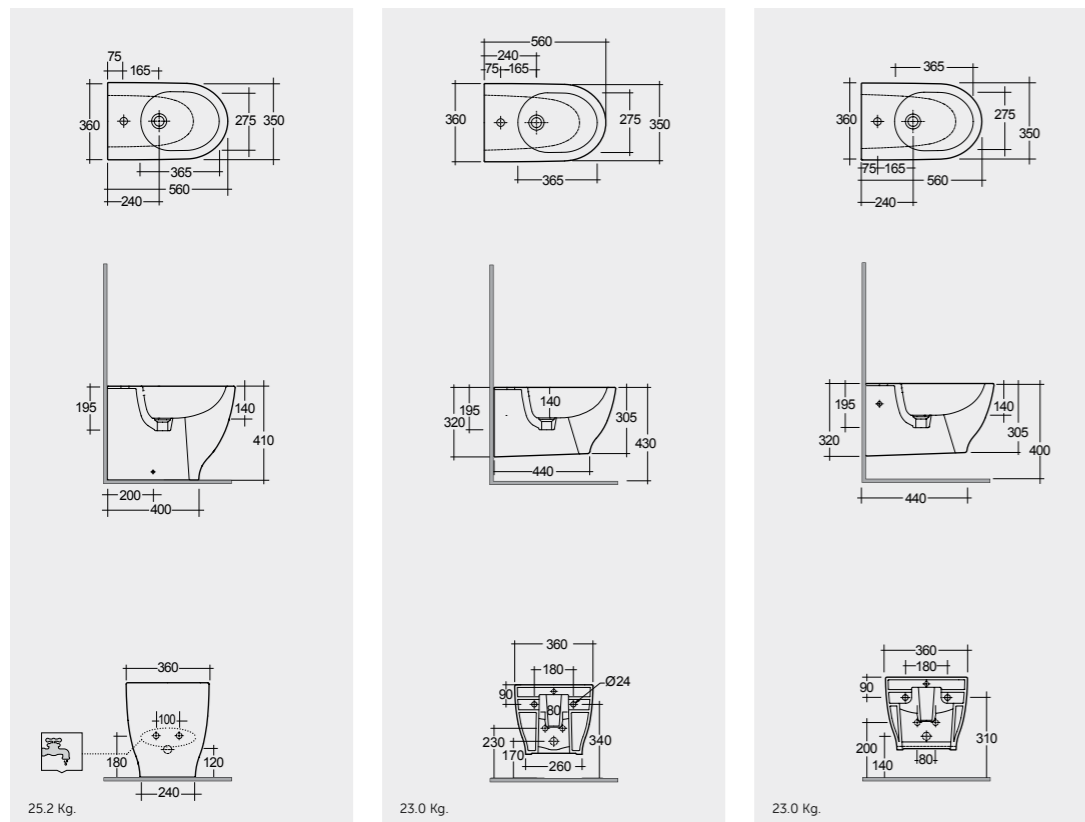

Models | Modelli

56 CM  
MOBI00001

56 CM  
HAR07AWHA

new  
novita

56 CM  
MOBI00002

Hidden Fixations

Fissaggio Nascosto

Measurements | Misure