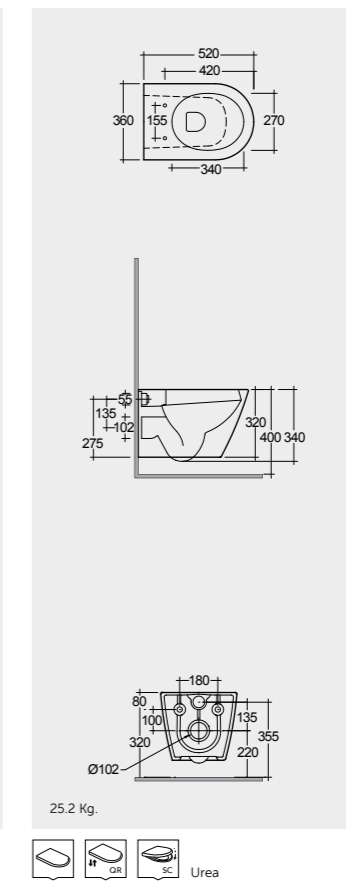

Rimless  
55 CM  
REWC00001

Rimless  
52 CM  
RST23AWHA

Rimless  
52 CM  
REWC00002

Hidden Fixations  
Fissaggio Nascosto

Measurements | Misure

Models | Modelli

55 CM  
REBI00001

52 CM  
RST07AWHA