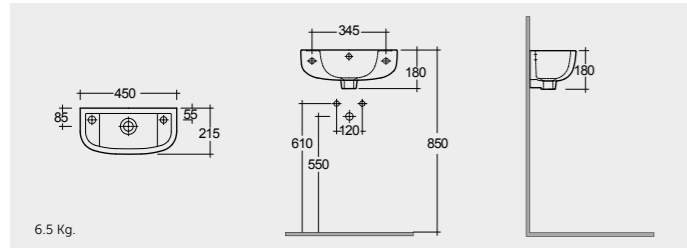

RAK-Reserva wing Right 75 CM

75 CM  
LARS00001

RAK-Gina Left 67 CM

12.0 Kg.

67 CM  
LAGI00002

RAK-Reserva wing Left 75 CM

75 CM  
LARS00002

RAK-Compact 45 CM