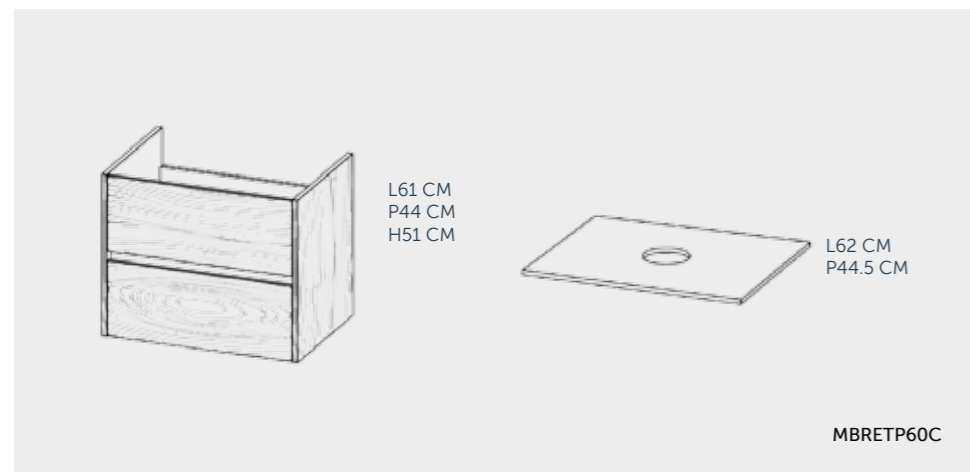

RAK-RESORT SINK

Features

- Made of E2 MDF and coated with superior quality furniture lacquer
- Resistant to water and extreme (low/high) temperature
- Fashionable handle made of stainless steel
- Maximum weight capacity 40KG
- Smooth running and soft closing of drawer for up to 100, 000 usages
- Quiet operation of drawers
- Full pull drawers
- 1 year limited warranty against any manufacturing defect

Maintenance

- Wipe cak-Lean with a water dampened soft cloth and a mild non-abrasive soap if necessary
- Wipe dry with a cak-Lean cloth
- Wet marks should always be dried off as possible to stop moisture penetration
- Do not use burnishing powder, steel, hard or sharp tools which can scratch the surface

Caratteristiche

- prodotto in E2 MDF e laccato
- Resistente all'acqua e alle temperature estreme (alte/basse)
- Maniglia di design in acciaio inossidabile
- Portata massima: 40 Kg
- Cassetti a corsa dolce e chiusura ammortizzata fino a 100.000 utilizzi
- Cassetti a funzionamento silenzioso
- Cassetti a estrazione completa
- Garanzia di 1 anno per ogni difetto di fabbricazione

Manutenzione

- Pulire con un panno morbido umido e sapone neutro
- Asciugare con un panno pulito per evitare la penetrazione di umidità
- Non usare polveri abrasive, acciaio o utensili duri o affilati che possano graffiare la superficie

Colours shown here are as close to actual sanitaryware as printing process will allow
I colori mostrati qui sono i più realistici che il processo di stampa consente

All dimensions in mm
Tutte le dimensioni sono in mm