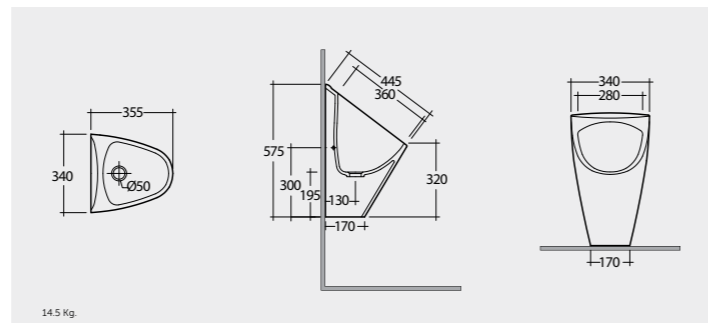

La valvola "E" bilancia automaticamente le pressioni negative nelle tubature in quanto la membrana consente all'aria di fluire nei tubi di scarico. Quando le tubature sono sotto pressione, la membrana si stringe.

La membrana è fatta con un particolare composto di gomma siliconica e possiede proprietà chimiche e meccaniche eccezionali. I liquidi polari come alcol e chetone – praticamente tutti i tipi di detergente – non danneggiano la valvola "E".

I liquidi non polari, come olio minerale e benzina, inficiano significativamente il funzionamento della valvola "E", riducendone la vita utile. I pezzi solidi più grandi sono catturati dal coperchio della valvola "E". Le particelle più piccole sono separate orizzontalmente dal disegno brevettato della membrana.

Per le procedure di pulizia quotirak-Diana, è richiesto un detergente a pH neutro. Non è necessario usare detergenti aggressivi.

Vita utile

La valvola "E" può essere conservata nella confezione Rak-Orirak-Ginaria a 15-25°C per un anno (12 mesi). La valvola ha un livello di flusso minimo di circa 1,25 litri/minuto, che può prolungare il periodo di utilizzo.

La valvola montata è garantita per circa 7.500 utilizzi. I detergenti per la pulizia e i gas dei tubi di scarico invecchiano la membrana, riducendone l'elasticità.

Key Features:

- no water flush required
- allows liquid to flow into the drain, but prevents backflow of drain gases
- vertical mechanism
- rak-Compact unit
- easy to handle
- total life span of fey valve, approx. 7500 usage
- the green Key-Ring® is the optical life cycle indicator, it keeps the Key-Membrane flexible and crak-Lean and create in addition a prak-Leasant scent
- the green Key-Ring mass is fully biodegradable
- the Key-System prevents the forming of scale and hard deposits in the drain

Caratteristiche:

- non è necessario lo scarico idrico
- consente al liquido di fluire nello scarico, impedendo la risalita dei gas di scarico
- meccanismo verticale
- compatto
- facile da gestire
- vita utile totale della valvola, circa 7500 utilizzi
- - l'anello verde Key-Ring® è l'indicatore ottico della vita utile, mantiene la membrana flessibile e pulita e inoltre genera un odore gradevole
- - il corpo dell'anello verde è interamente biodegradabile
- - il sistema impedisce la formazione di depositi solidi nello scarico

All dimensions in mm
Tutte le dimensioni sono in mm