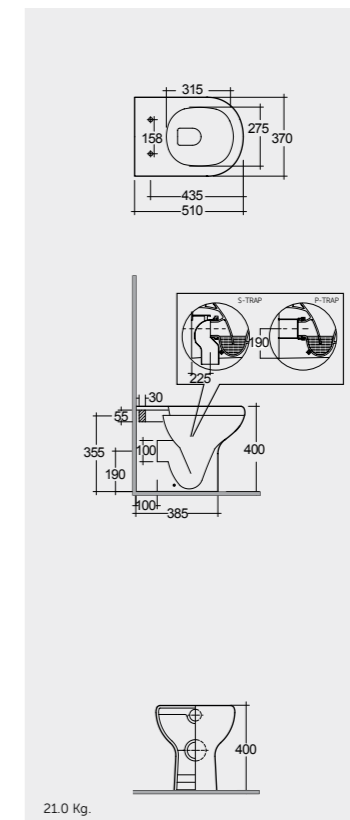

Models | Modelli

52 CM  
COWC00005

52 CM  
COWC00006

51 CM  
COWC00001

Measurements | Misure

Urea

Urea

ABS RAK-Jumeirah  
Urea RAK-Compact