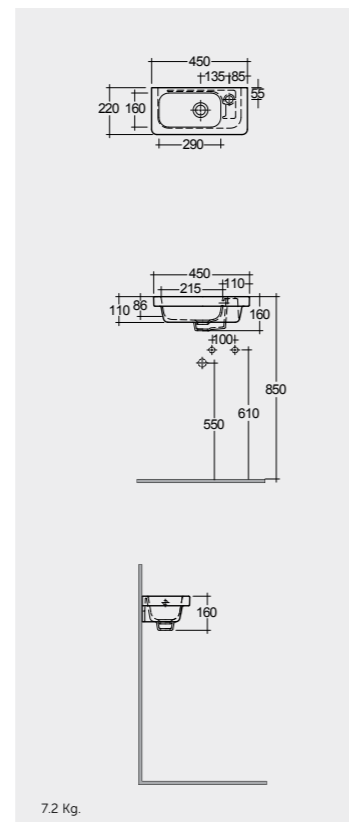

Round  
Rotondo

58 CM  
REWB00007

Oval  
Ovale

45 CM  
REWB00005

36 CM  
REWB00004

Measurements | Misure

Models | Modelli

Rimless  
60 CM  
REWC00003