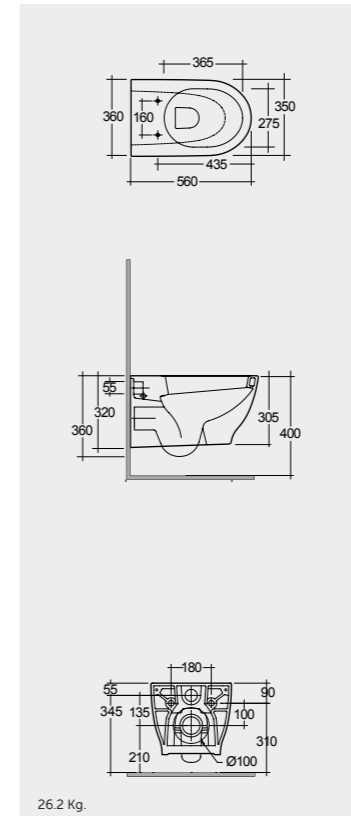

Models | Modelli

Rimless

56 CM  
HAR19AWHA **new novita**

56 CM  
MOWC00002

Hidden Fixations  
Fissaggio Nascosto

Measurements | Misure

Urea Rak-Harmony/Moon

Urea Rak-Harmony/Moon