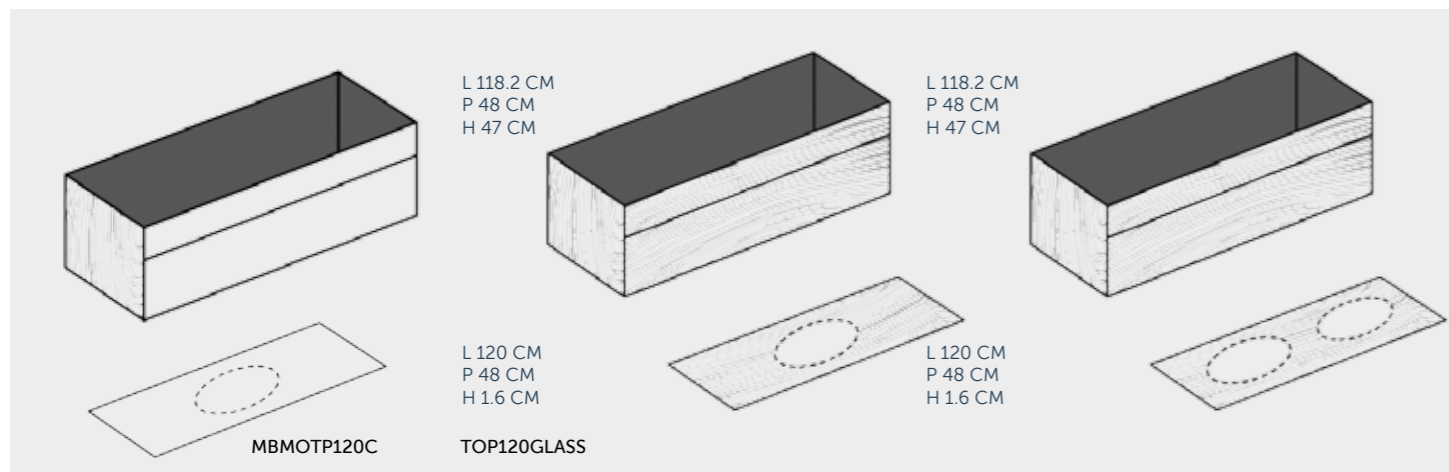

Features

- Made of E2 MDF and coated with superior quality furniture lacquer
- Resistant to water and extreme (low/high) temperature
- Fashionable handle made of stainless steel
- Maximum weight capacity 40KG
- Smooth running and soft closing of drawer for up to 100, 000 usages
- Quiet operation of drawers
- Full pull drawers
- 1 year limited warranty against any manufacturing defect

Maintenance

- Wipe crak-Lean with a water dampened soft cloth and a mild non-abrasive soap if necessary
- Wipe dry with a crak-Lean cloth
- Wet marks should always be dried off as possible to stop moisture penetration
- Do not use burnishing powder, steel, hard or sharp tools which can scratch the surface

Caratteristiche

- prodotto in E2 MDF e laccato
- Resistente all'acqua e alle temperature estreme (alte/basse)
- Maniglia di design in acciaio inossidabile
- Portata massima: 40 Kg
- Cassetti a corsa dolce e chiusura ammortizzata fino a 100.000 utilizzi
- Cassetti a funzionamento silenzioso
- Cassetti a estrazione completa
- Garanzia di 1 anno per ogni difetto di fabbricazione

Manutenzione

- Pulire con un panno morbido umido e sapone neutro
- Asciugare con un panno pulito per evitare la penetrazione di umidità
- Non usare polveri abrasive, acciaio o utensili duri o affilati che possano graffiare la superficie

Colours shown here are as close to actual sanitaryware as printing process will allow
I colori mostrati qui sono i più realistici che il processo di stampa consente

All dimensions in mm
Tutte le dimensioni sono in mm