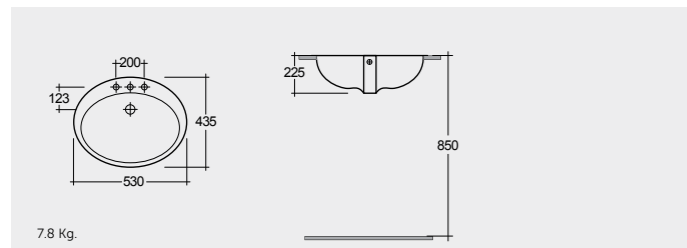

RAK-Jessica 53 CM