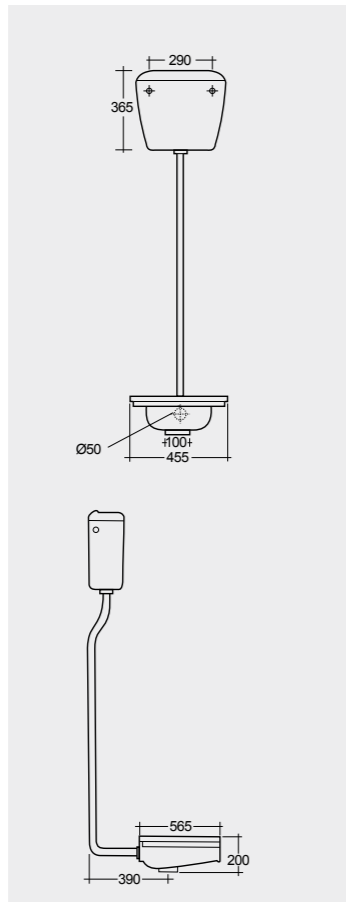

TURCHE, CISTERNE & ALTRI WC

**SQUATTING  
PANS,  
CISTERNS &  
OTHER WC S**

**RAK**  
CERAMICS

Models | Modelli

ASWC00001

ASWT00001

Measurements | Misure

18 CM