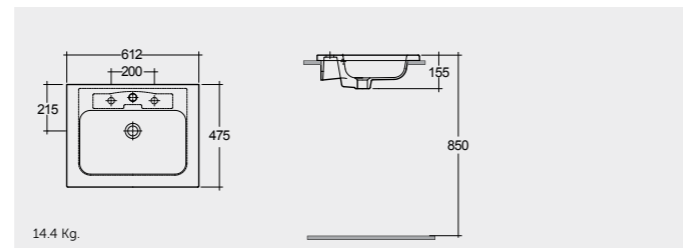

RAK-Cilla 61 CM

61 CM
LACI00001

All dimensions in mm tolerance +5% for below 200mm and +3% for above 200mm | Tutte le dimensioni hanno una tolleranza di +5% mm al di sotto dei 200mm e di +3% mm al di sopra dei 200mm