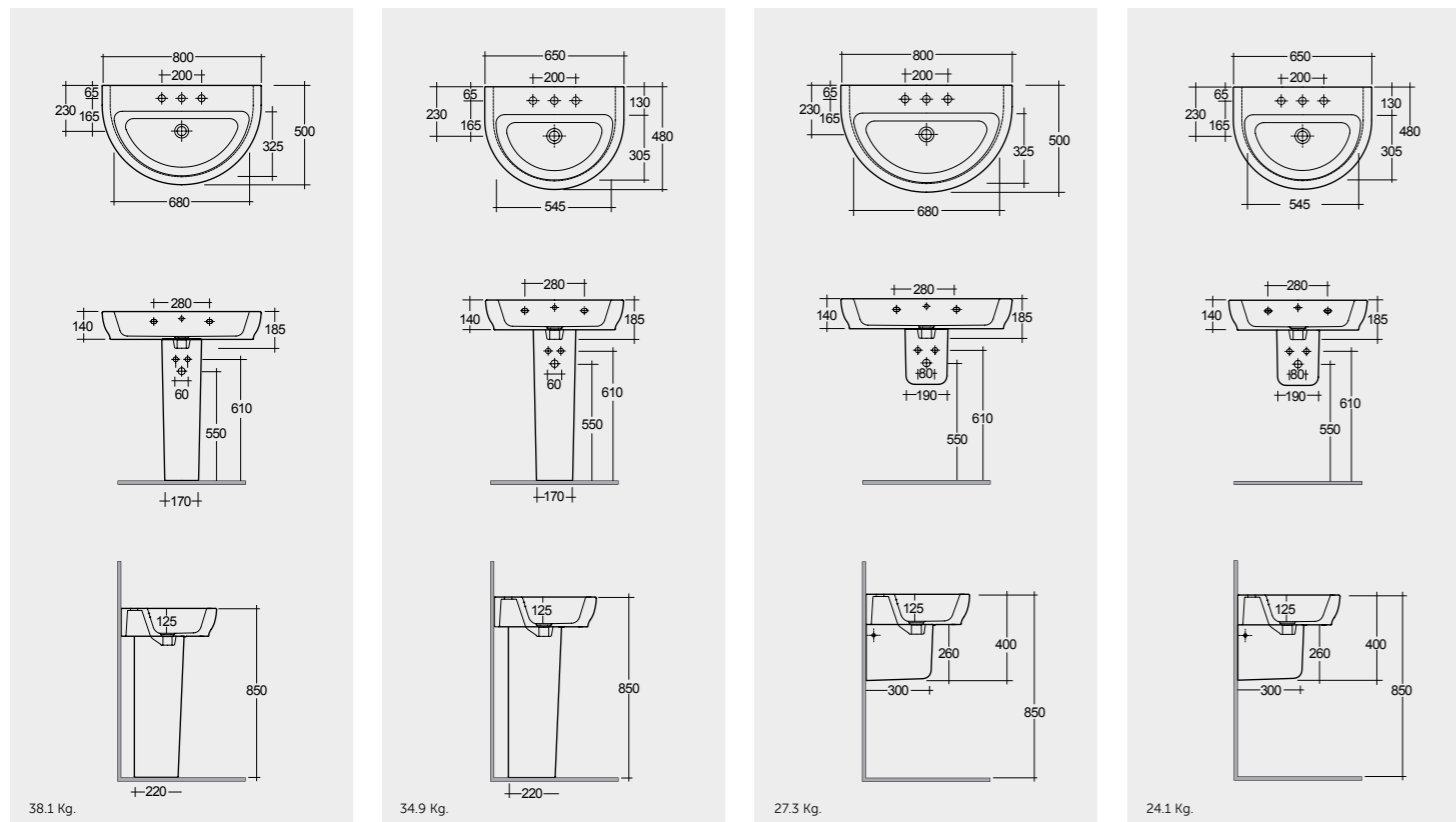

Measurements | Misure