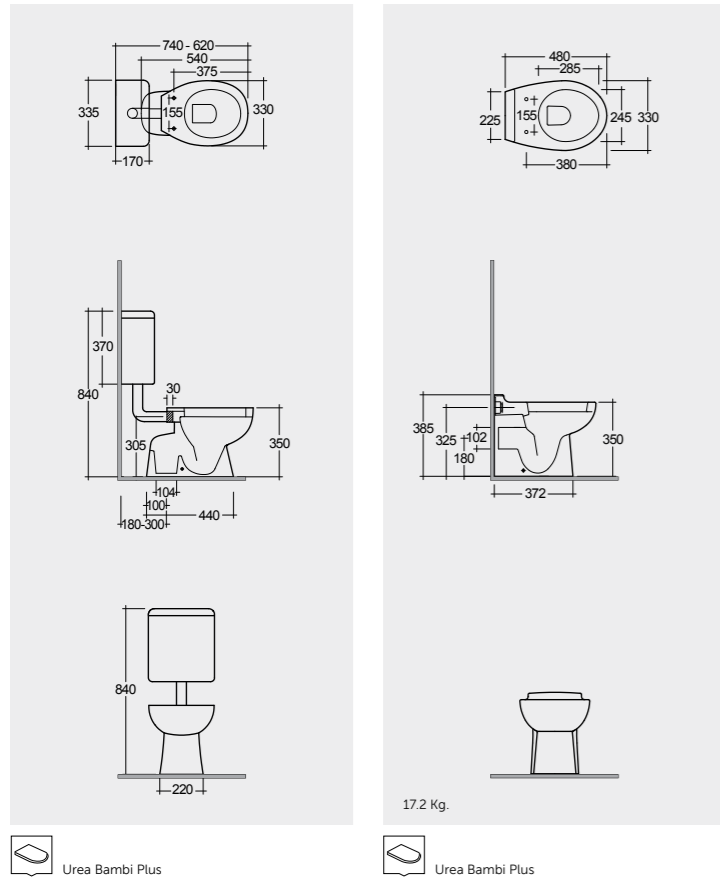

 38 CM

  67 CM

Models | Modelli

67 CM  
BAWC00001

48 CM  
BAWC00002

Measurements | Misure

Urea Bambini Plus

Urea Bambini Plus