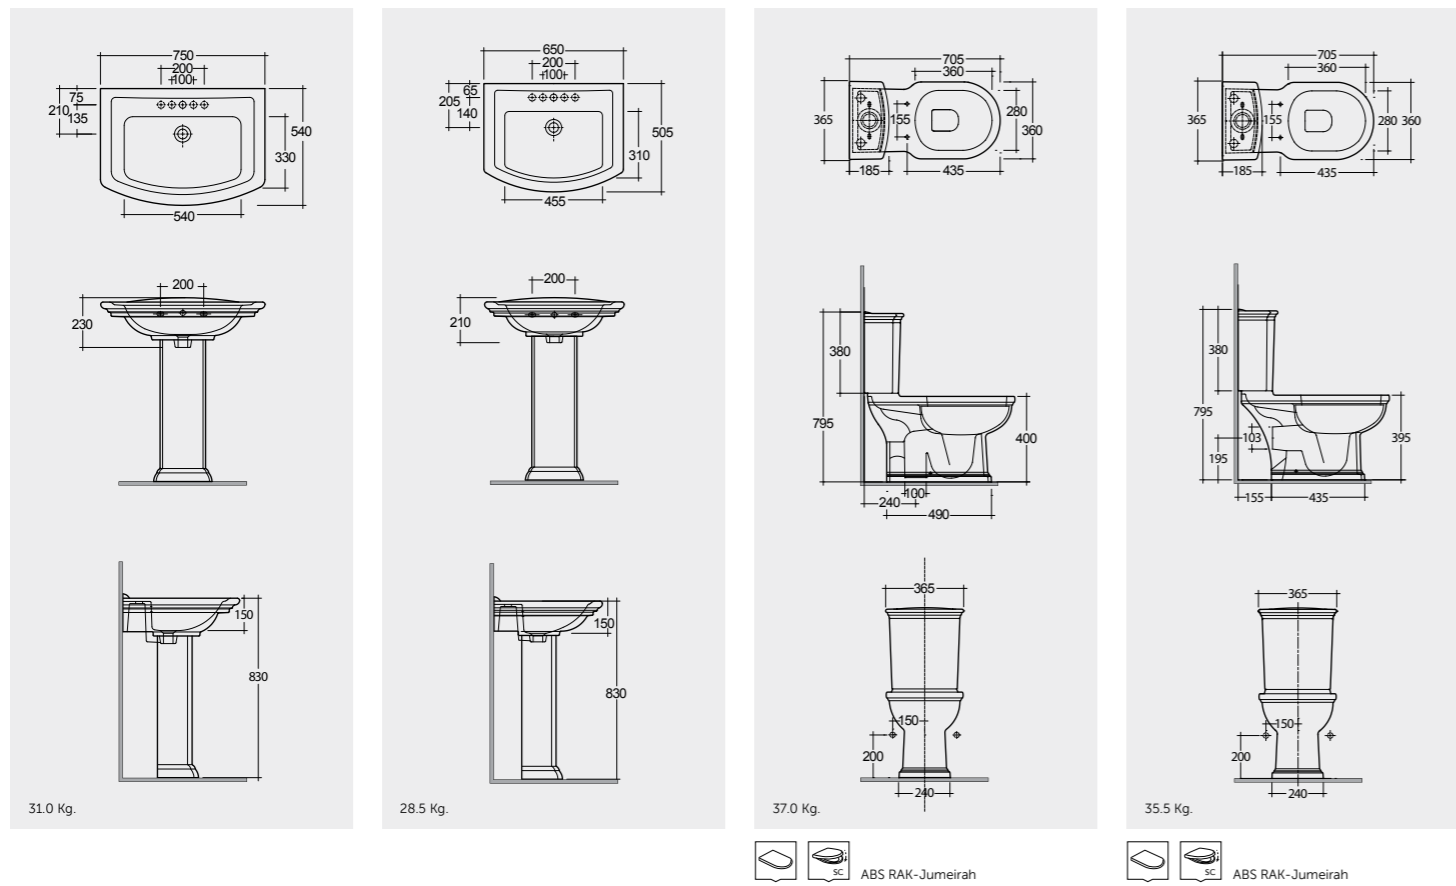

# RAK-WASHINGTON

Models | Modelli

75 CM  
WAWB00001  
WAPD00001

65 CM  
WAWB00002  
WAPD00001

70 CM  
WAWC00002

70 CM  
WAWC00003

Measurements | Misure

ABS RAK-Jumeirah