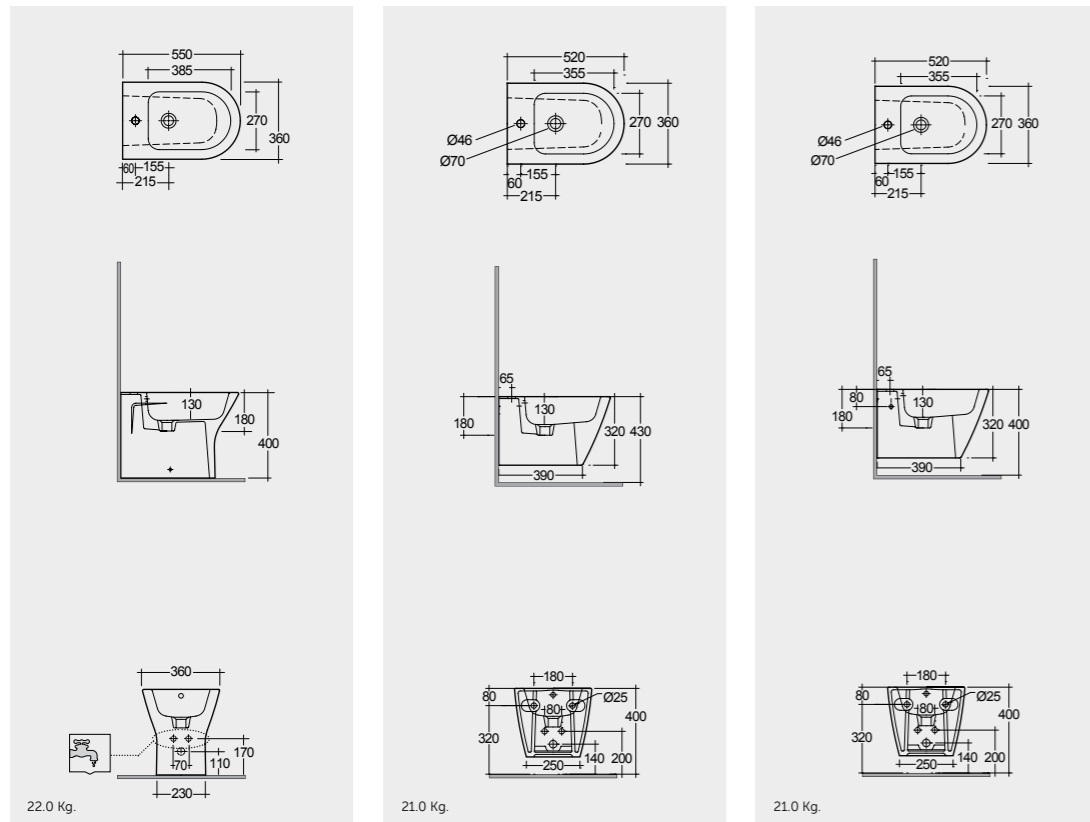

Measurements | Misure

Note | Nota

All dimensions in mm tolerance +5% for below 200mm and +3% for above 200mm | Tutte le dimensioni hanno una tolleranza di +5% mm al di sotto dei 200mm e di +3% mm al di sopra dei 200mm