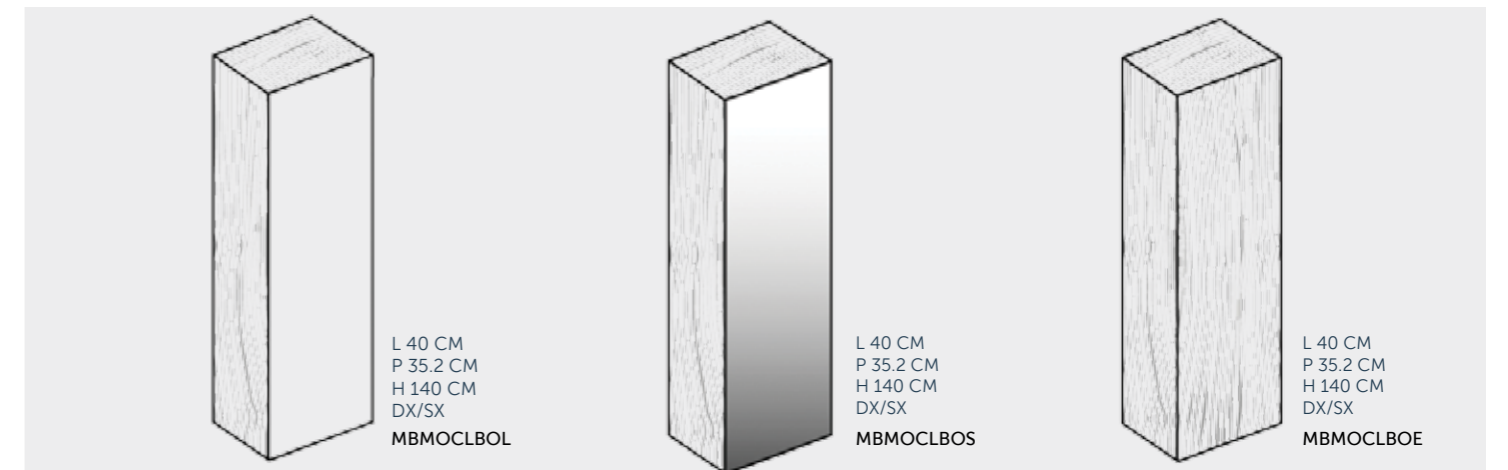

RAK-MOON - HIGH CABINET

Colours shown here are as close to actual sanitaryware as printing process will allow
I colori mostrati qui sono i più realistici che il processo di stampa consente

All dimensions in mm
Tutte le dimensioni sono in mm