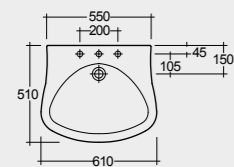

# RAK-BELLA/RAK-BELLA PLUS DISABLED

Models | Modelli

61 CM  
BEWB00001

52 CM  
BEWC00003

SAFETY GRIP 60 CM  
XXWB00004

SUPPORT GRIP  
XXWC00004

Measurements | Misure

15.1 Kg.