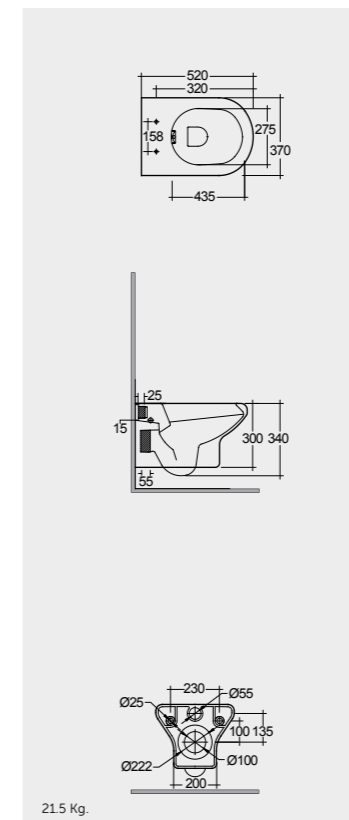

Models | Modelli

52 CM  
COWC00005

52 CM  
COWC00006

51 CM  
COWC00001

Measurements | Misure

Urea

Urea

ABS RAK-Jumeirah  
Urea RAK-Compact