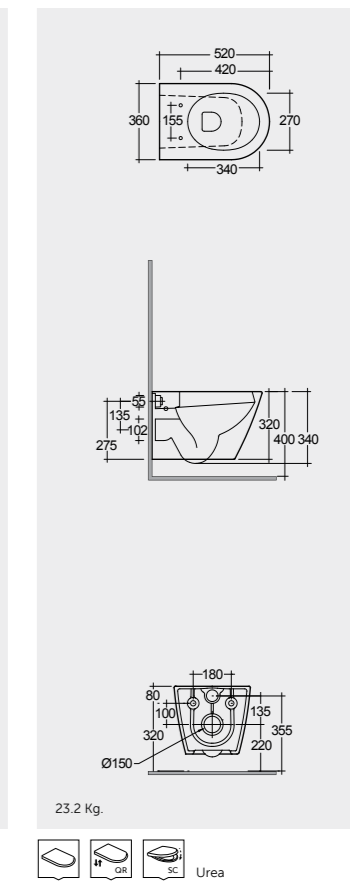

Rimless  
55 CM  
REWC00001

Rimless  
52 CM  
RST23AWHA

Rimless  
52 CM  
REWC00002

Hidden Fixations  
Fissaggio Nascosto

Measurements | Misure

Models | Modelli

55 CM  
REBI00001

52 CM  
RST07AWHA