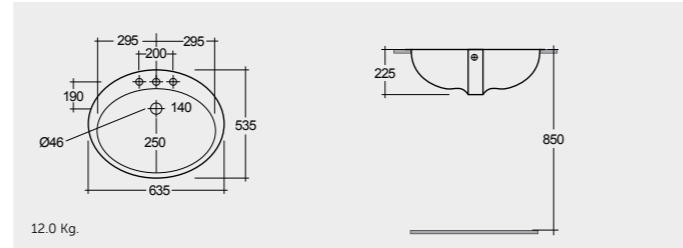

**50 CM**  
MOWB00007

**Rectangular**  
 Rettangolo

DROP IN  
WASH BASINS

RAK-LILY | RAK-CHERRY |  
RAK-JESSICA | RAK-CILLA

RAK-Lily 46 CM

46 CM  
LALI00001

RAK-Cherry 63 CM

63 CM  
LACH00001