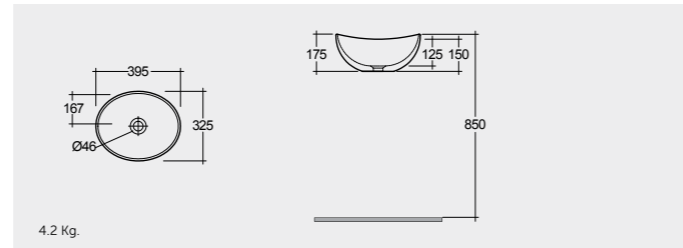

RAK-Reema Bowl 39 CM

4.2 Kg.

39 CM
LARE00001

Bowl
Bacinella