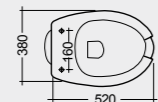

# RAK-BELLA/RAK-BELLA PLUS DISABLED

Models | Modelli

61 CM  
BEWB00001

52 CM  
BEWC00003

SAFETY GRIP 60 CM  
XXWB00004

SUPPORT GRIP  
XXWC00004

Measurements | Misure

15.1 Kg.