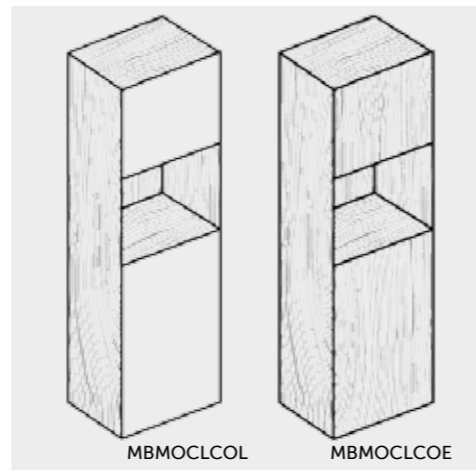

L 40 CM P 35.2 CM H 140 CM DX/SX

Colours shown here are as close to actual sanitaryware as printing process will allow
I colori mostrati qui sono i più realistici che il processo di stampa consente

All dimensions in mm
Tutte le dimensioni sono in mm