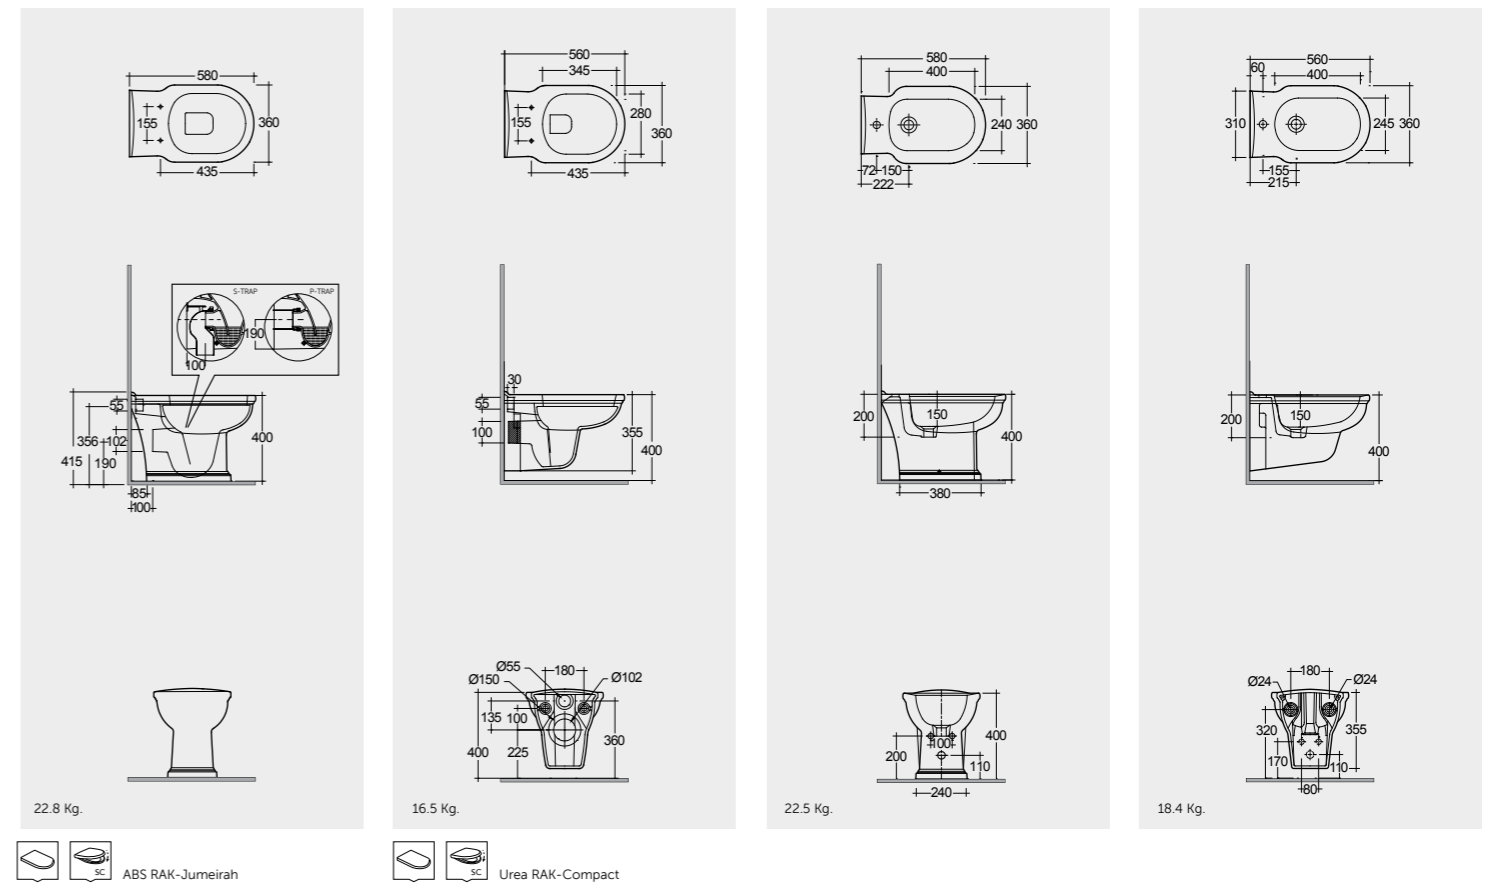

Models | Modelli

58 CM  
WAWC00001 *new novita*

56 CM  
WAWC00004

58 CM  
WABI00001

56 CM  
WABI00002

Measurements | Misure

ABS RAK-Jumeirah

Urea RAK-Compact