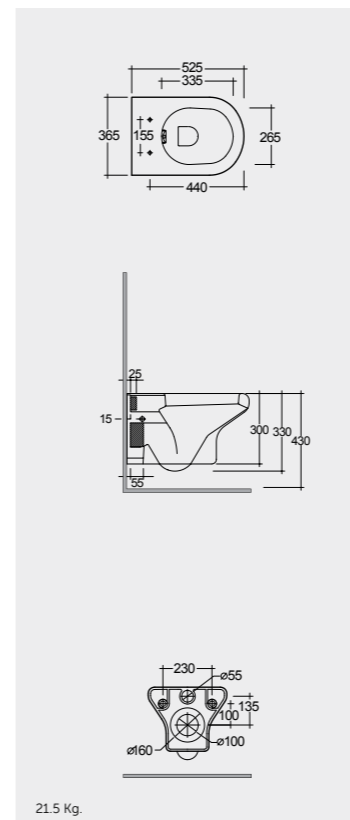

Models | Modelli

52 CM  
COWC00005

52 CM  
COWC00006

51 CM  
COWC00001

Measurements | Misure

Urea

Urea

ABS RAK-Jumeirah  
Urea RAK-Compact